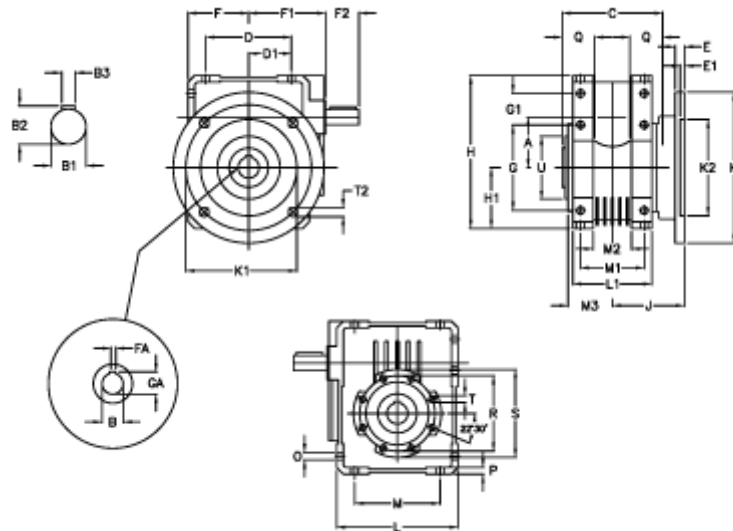

Article number: 3922086100500

Description: Worm gear with solid input shaft  
W 86UFC1-100-HS unassembled

## Measures

A = 86.90	Description = W86UFC-xx-P71 B5	G1 = 45.5	L = 200	Q = 45
B = 35	E = 15	GA = 38.3	L1 = 125	R = 130
B1 = 25	E1 = 6	H = 245.5	M = 144	S = 150
B2 = 28.0	F = 100.0	H1 = 100.0	M1 = 101	T = M10x18
B3 = 8	F1 = 142.5	J = 110.5	M2 = 57	T2 = 12.5
C = 140	F2 = 50	K = 210	M3 = 64.5	U = 110
D = 144.0	FA = 10	K1 = 176	O = 11.5	
D1 = 72.0	G = 144	K2 = 152	P = 11	